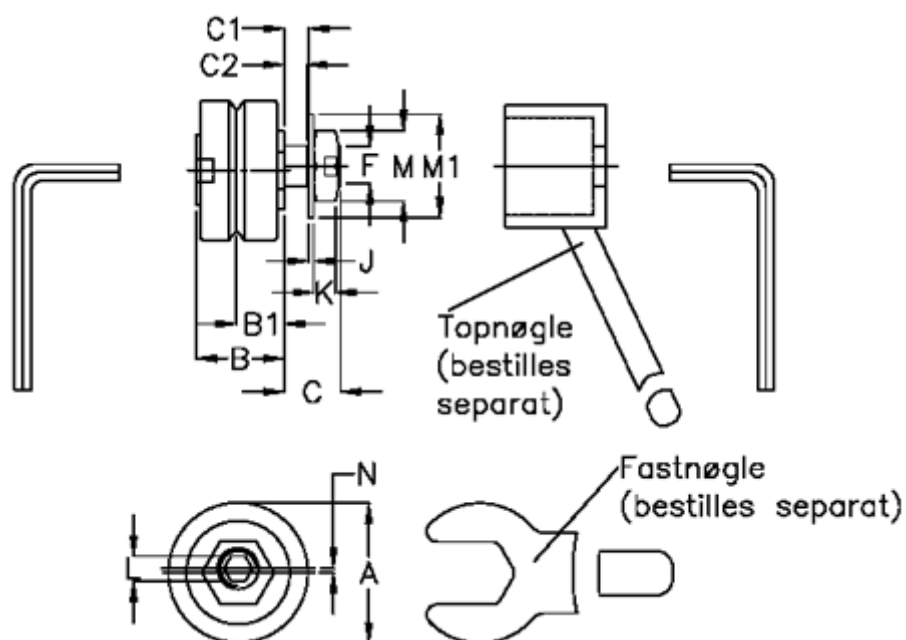

Article number: 057153102504

Description: HEPCO GV3 bearing SJ 25 ENS  
Standard With Short Stud

## Measures

a = 25.0	K = 5.0
B = 16.6	L = 3
B1 = 9.00	M = 13
C = 9.8	M1 = 17
C1 = 3.8	N = 0.75
C2 = 3.4	Weight kg/1000 = 0.048
F = M8 x 1	
J = 1.00	